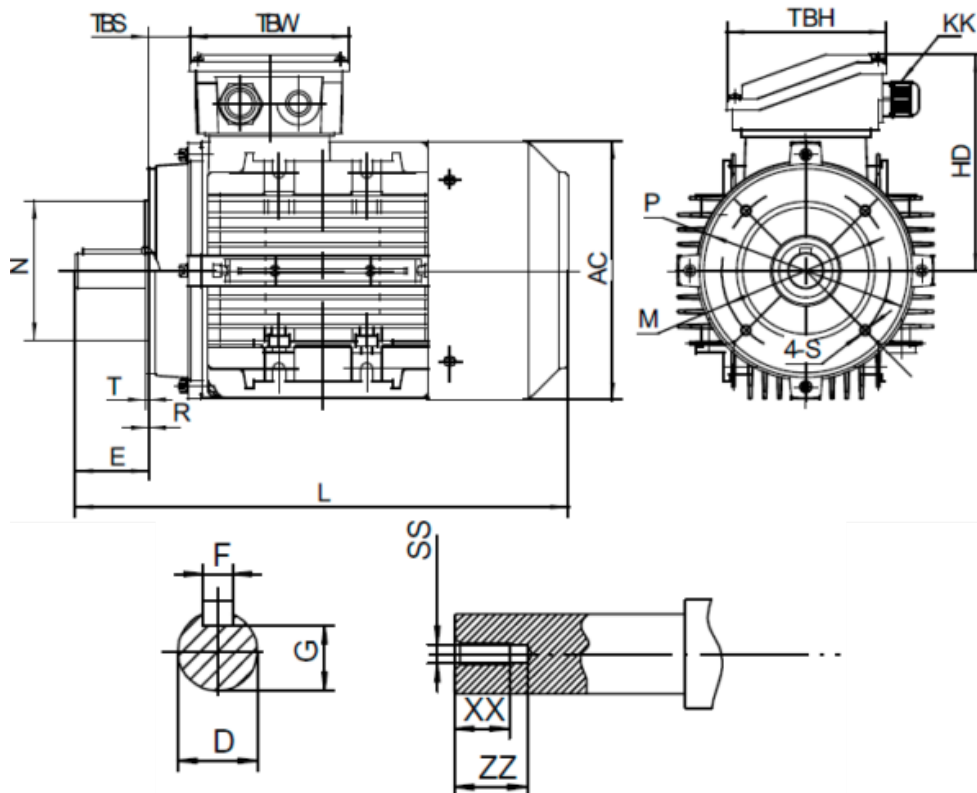

# Data Sheet

Article number: 25160003761540

Description: Kleedrive T2A 801-6 0.37kw 900 rpm UL/CSA  
3x230/400V 50HZ IP55 B14 PTO

## Measures

AA = 160	L = 277	TBH = 109
AC = Ø157	M = Ø100	TBS = 26.5
AD = 214	N = Ø80	TBW = 109
D = Ø19	P = Ø120	XX = 16
E = 40	R = 0	ZZ = 21
F = 6	S = M6	
G = 15.5	SS = M6	
HD = 134	T = 3	